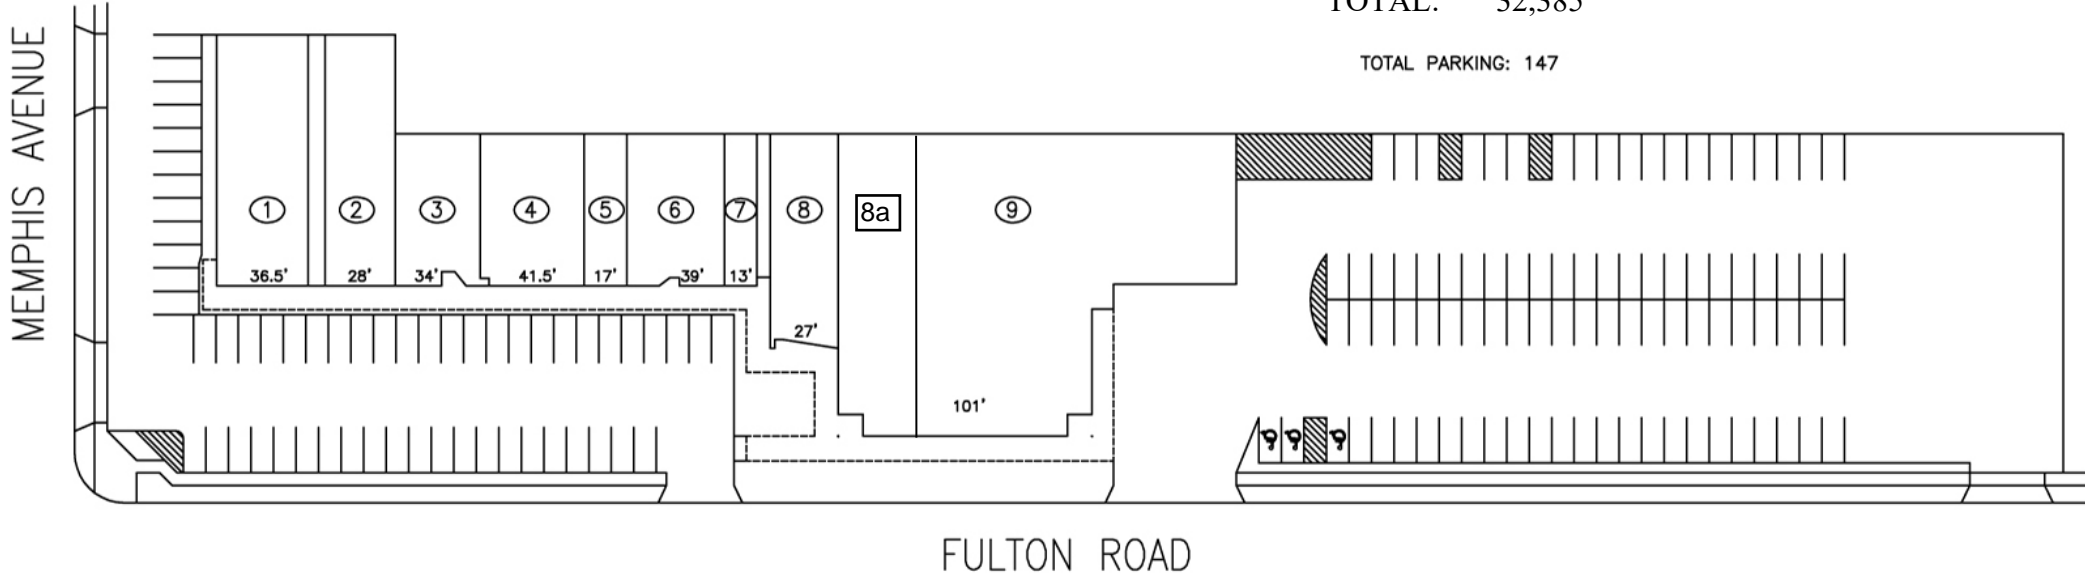

Fulton Plaza

4280 Fulton Road, Cleveland, Ohio

#	<u>TENANT</u>	<u>SF</u>	#	<u>TENANT</u>	<u>SF</u>
1	O'REILLYS AUTO PARTS	4,000	6	PIZZA JOE'S	2,415
2	O'REILLYS AUTO PARTS	3,000	7	BARBERSHOP	967
3	EXTREME CLOUDS	1,980	8	BARGAIN THRIFT	2,300
4	LIBERTY TAX	2,300	8a	BARGAIN THRIFT	3,758
5	ALCOVE INN	1,035	9	DOLLAR TREE	11,242
TOTAL:					32,385

TOTAL PARKING: 147

 SITE PLAN